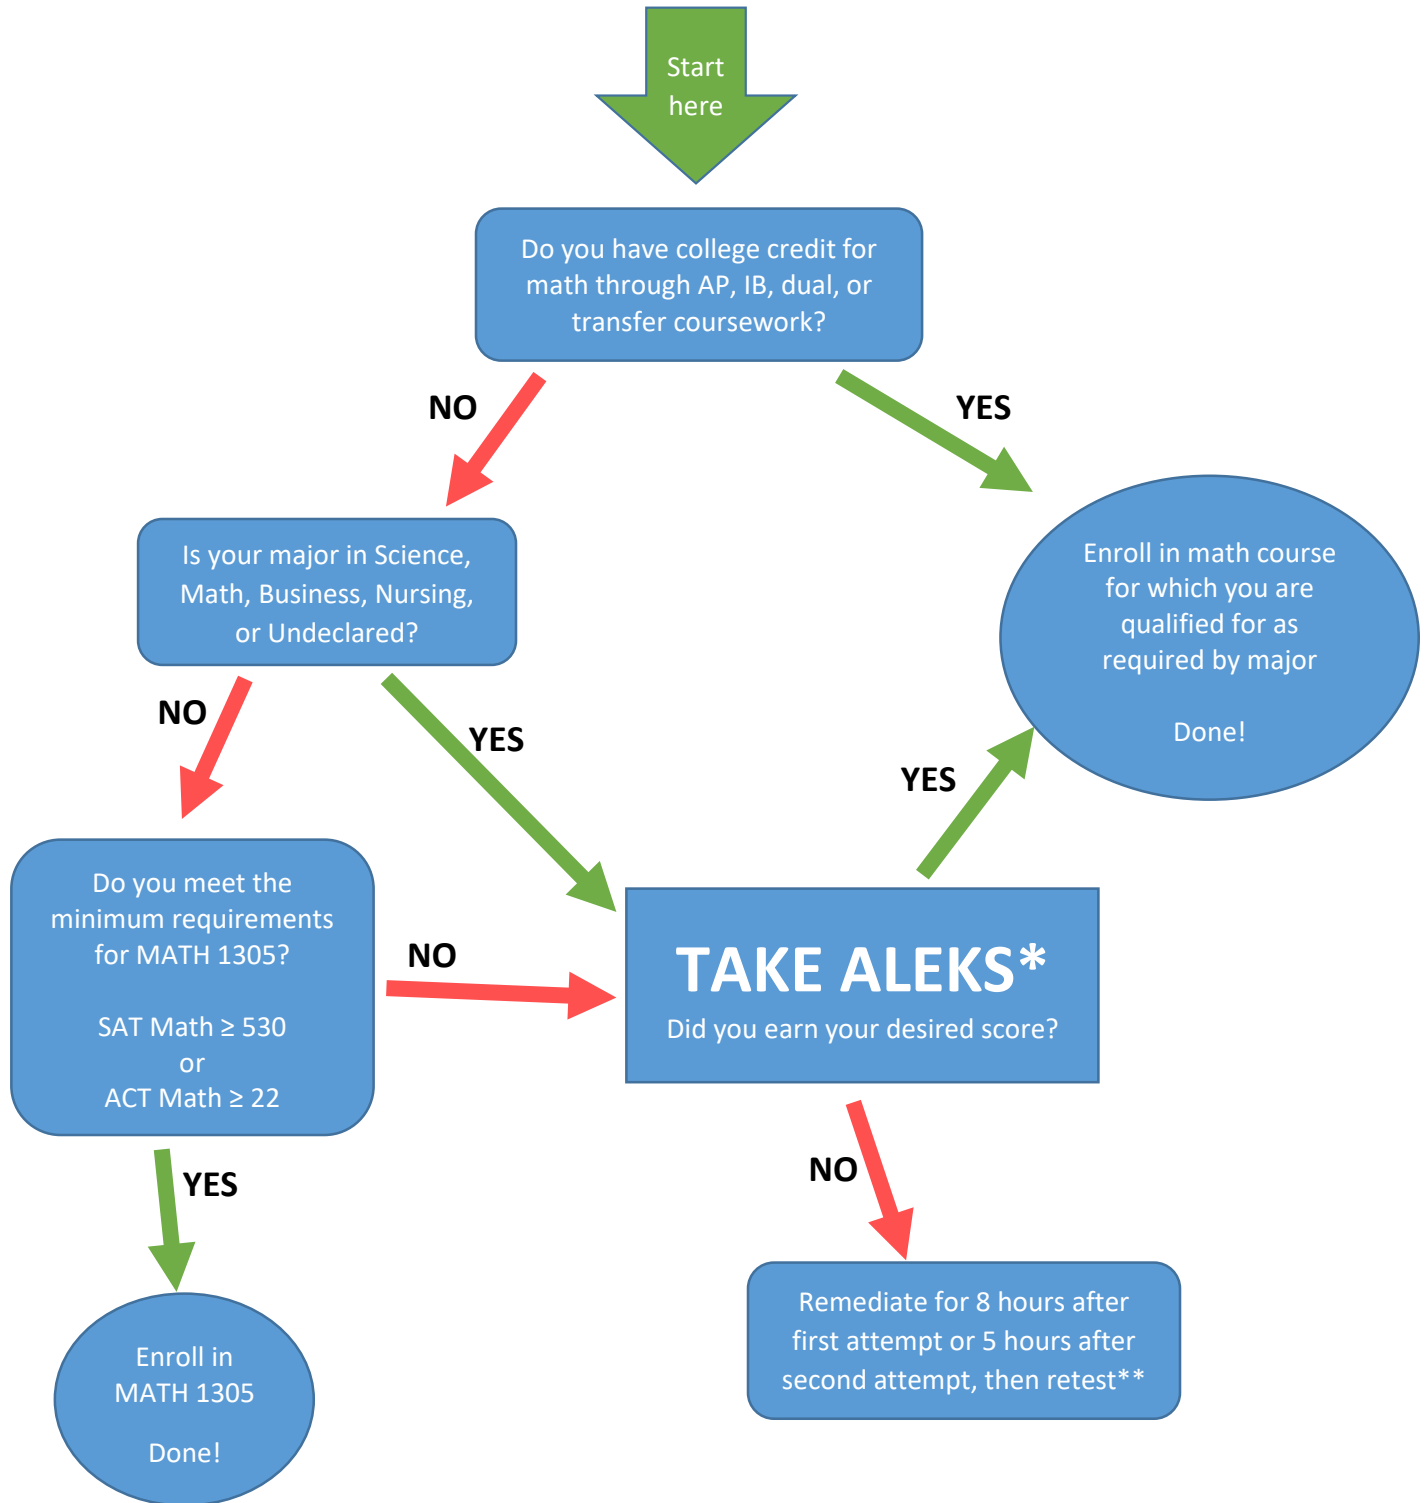

Do I need to take the ALEKS math placement exam?

* New first-time students may take ALEKS unproctored for their first attempt. All additional attempts must be proctored and can be scheduled through the HCU Testing Center (HC.edu/testing).

** Students must remediate within the ALEKS Learning and Prep Modules and must also wait a minimum of 48 hours between each retest.