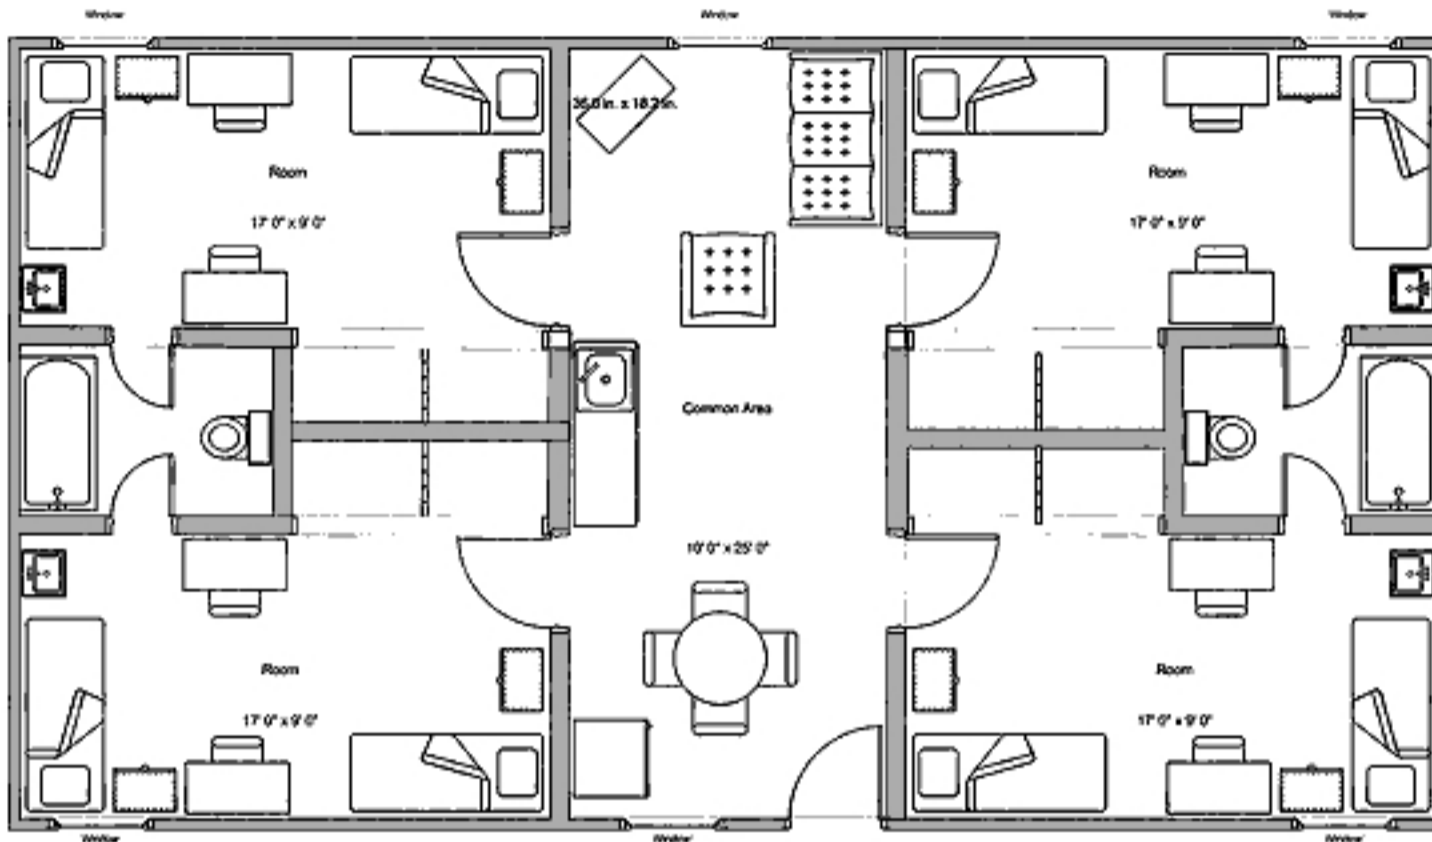

Houston Baptist University Residence Colleges

Note: Each suite in the Philips Men's Residence College (MRC) and Women's Residence College (WRC) has a living room/common area while common areas in the Mest are located at the end of each hall.

Philips: Men's Residence College (MRC) and Women's Residence College (WRC) Room/Suite

Living Room
4 Bedrooms
2 Bathrooms
Up to 8 Occupants

Mest

2 Bedrooms
1 Bathroom
Up to 4 Occupants