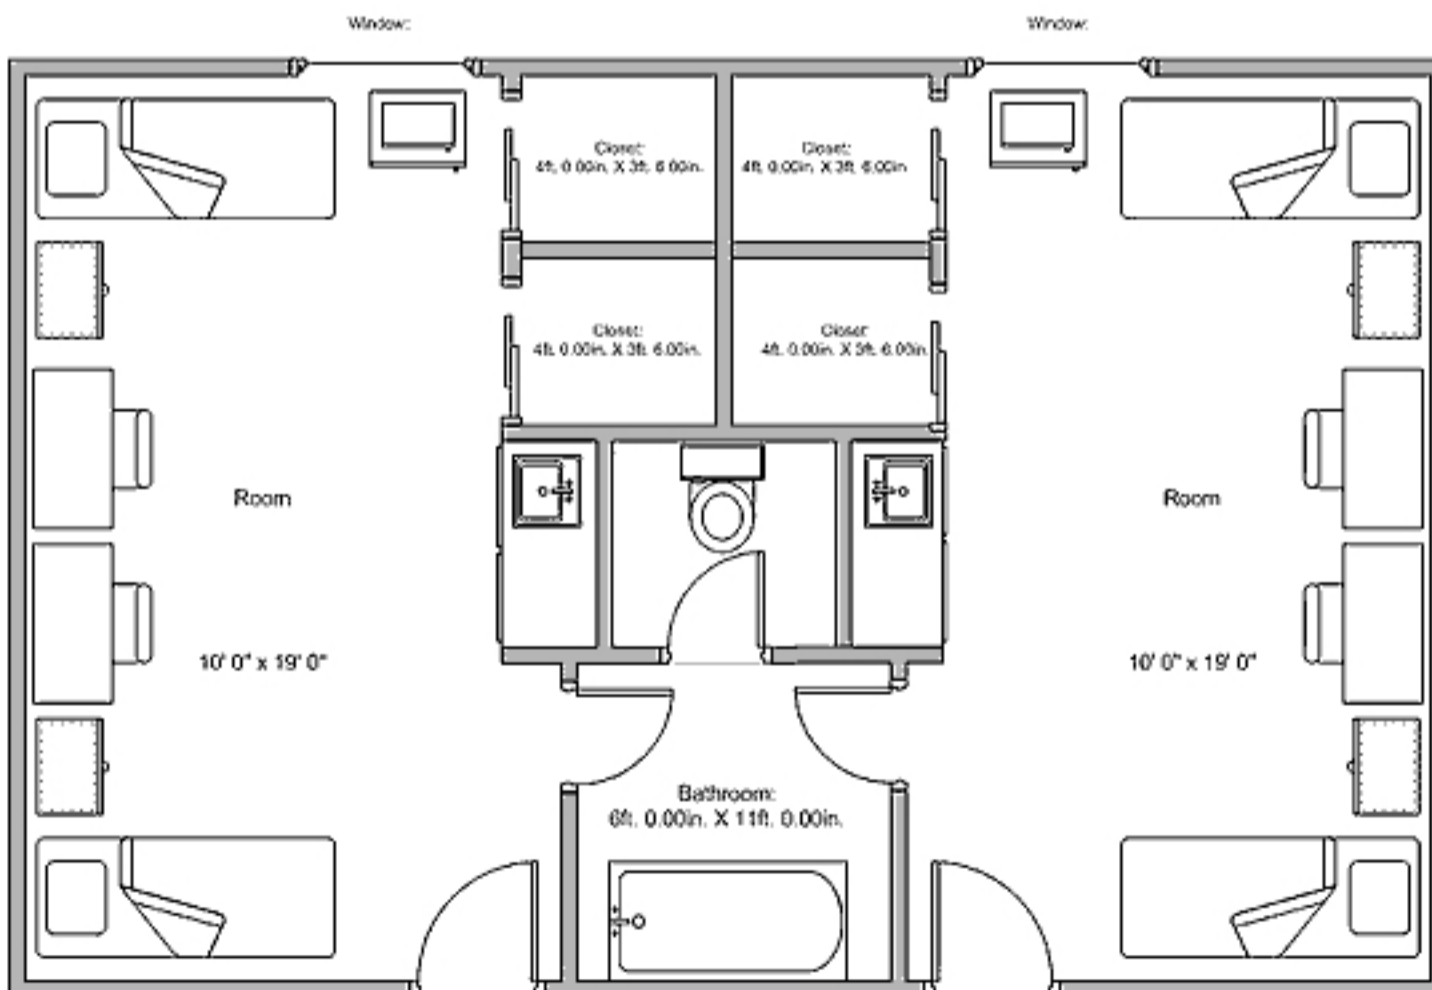

Houston Baptist University Residence Colleges

Note: Each suite in the Philips Men's Residence College (MRC) and Women's Residence College (WRC) has a living room/common area while common areas in the Mest are located at the end of each hall.

Philips: Men's Residence College (MRC) and Women's Residence College (WRC) Room/Suite

Living Room
4 Bedrooms
2 Bathrooms
Up to 8 Occupants

Mest

2 Bedrooms
1 Bathroom
Up to 4 Occupants